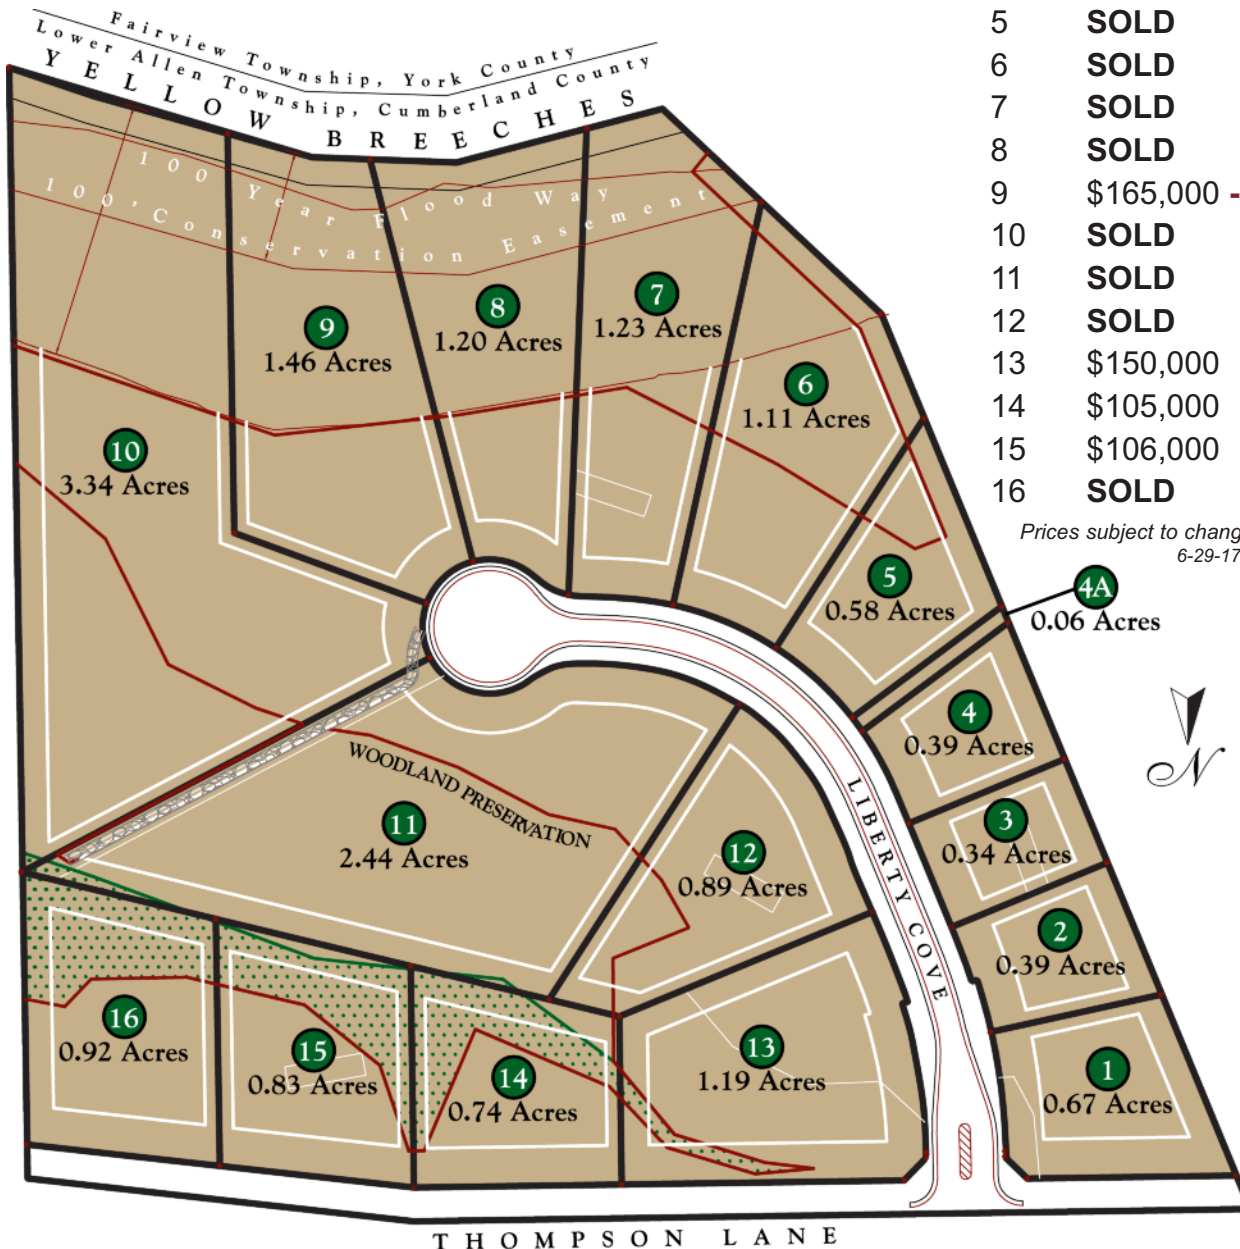

- 1 **MODEL - FOR SALE**
- 2 **SOLD**
- 3 **SOLD**
- 4 **SOLD**
- 5 **SOLD**
- 6 **SOLD**
- 7 **SOLD**
- 8 **SOLD**
- 9 **\$165,000 - RESERVED**
- 10 **SOLD**
- 11 **SOLD**
- 12 **SOLD**
- 13 **\$150,000**
- 14 **\$105,000**
- 15 **\$106,000**
- 16 **SOLD**

Prices subject to change without notice.
6-29-17

Directions:

RT 15 to Rossmoyne Rd/Wesley Drive exit
 Take Rossmoyne Rd to Lisburn Rd.
 Turn Right on Lisburn Rd.
 Travel ½ mile, turn Left on Thompson Lane
 Travel ½ mile to the Liberty Point entrance on the Right

Details:

Located in Mechanicsburg
 Lower Allen Township
 West Shore Schools
 Public Sewer, Private Wells
 Lawn Mowing and Snow Removal Provided