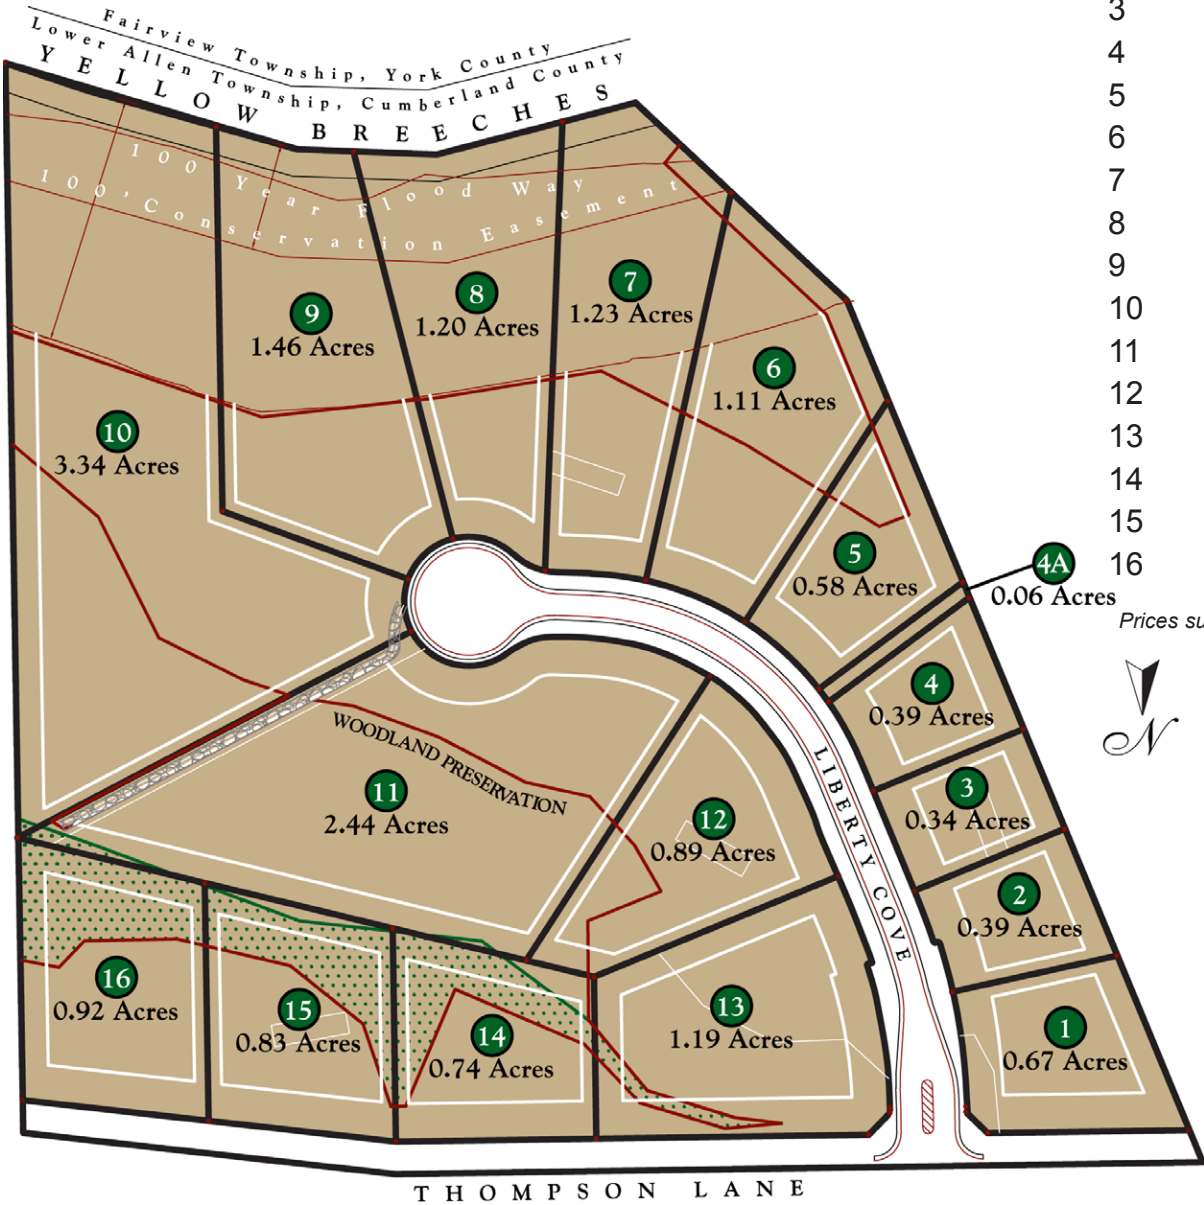

ROLAND
BUILDER

"A ROLAND COMMUNITY"

- 1 SOLD
- 2 SOLD
- 3 SOLD
- 4 SOLD
- 5 SOLD
- 6 SOLD
- 7 SOLD
- 8 SOLD
- 9 SOLD
- 10 SOLD
- 11 SOLD
- 12 SOLD
- 13 \$165,000
- 14 \$135,000
- 15 \$135,000
- 16 SOLD

Prices subject to change without notice.
3/14/2025

Details:

Located in Mechanicsburg
Lower Allen Township
West Shore Schools
Public Sewer, Private Wells
Lawn Mowing and Snow Removal Provided

Directions:

RT 15 to Rossmoyne Rd/Wesley Drive exit
Take Rossmoyne Rd to Lisburn Rd.
Turn Right on Lisburn Rd.
Travel 1/2 mile, turn Left on Thompson Lane
Travel 1/2 mile to the Liberty Point entrance on the Right