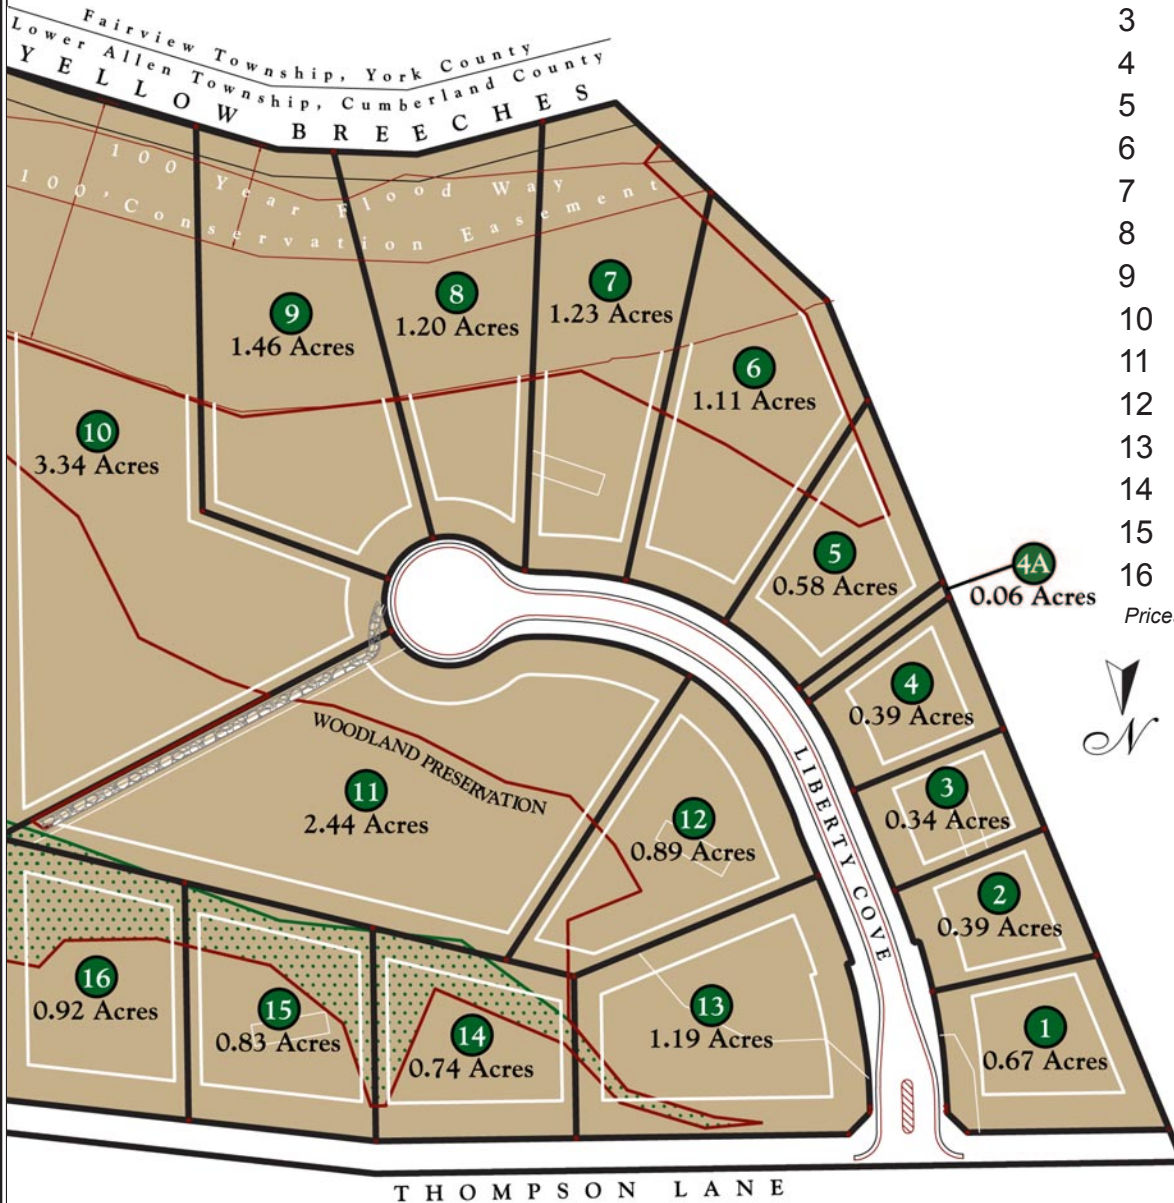

**ROLAND**  
BUILDER

"A ROLAND COMMUNITY"

1	SOLD
2	SOLD
3	SOLD
4	SOLD
5	SOLD
6	SOLD
7	SOLD
8	SOLD
9	SOLD
10	SOLD
11	SOLD
12	SOLD
13	\$165,000
14	\$120,000
15	\$120,000
16	SOLD

Prices subject to change without notice.  
09/01/2021

**Details:**

Located in Mechanicsburg  
Lower Allen Township  
West Shore Schools  
Public Sewer, Private Wells  
Lawn Mowing and Snow Removal Provided

**Directions:**

RT 15 to Rossmoyne Rd/Wesley Drive exit  
Take Rossmoyne Rd to Lisburn Rd.  
Turn Right on Lisburn Rd.  
Travel ½ mile, turn Left on Thompson Lane