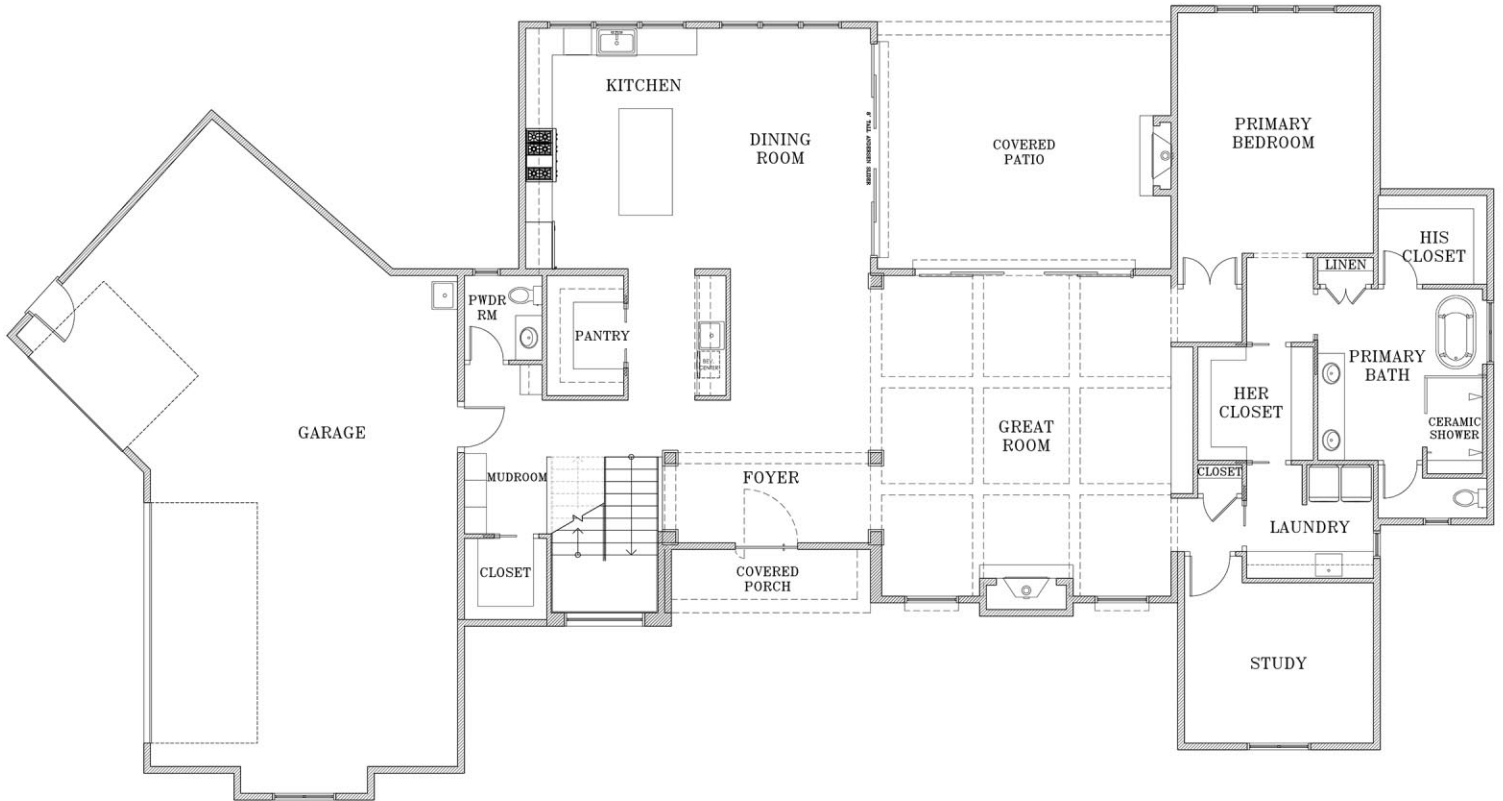

Kitchen

Kountry Kraft Custom Cabinetry
Thermador Appliances
Walk-In Pantry
Oversized Island and Bar Area

Great Room

Gas Fireplace
High Ceilings Custom Built-ins

Dining Room

Open to Kitchen
Oversized windows to maximize the view
Stained Beams

Primary Suite

Vaulted Ceiling in Bedroom and Bath
Soaking Tub & Walk-in Ceramic Shower
2 Walk-in Closets and access to the Laundry Rm

Laundry

Upper Cabinets and Hanging Rod
Base Cabinets with pull-out waste bin
Utility Sink with Pull Out Faucet

Study

Vaulted ceiling

Other Details

Open Staircase
Quartz or Granite countertops throughout
Mudroom with Cubbies
Wood-based shelving
Pavers on Porch and Patio
Navien Hot Water Heaters
Central Vacuum
Security System
Interior and Exterior Audio
Finished Lower Level with Kitchenette and Theater Room

FLOOR PLANS

FIRST FLOOR

SECOND FLOOR

LOWER LEVEL