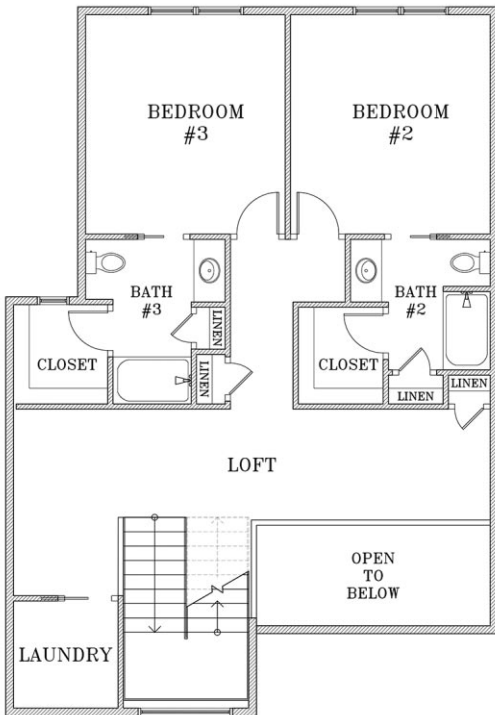

Primary Suite

Vaulted Ceiling in Bedroom and Bath
Soaking Tub & Walk-in Ceramic Shower
2 Walk-in Closets and access to the Laundry Rm

Laundry

Upper Cabinets and Hanging Rod
Base Cabinets with pull-out waste bin
Utility Sink with Pull Out Faucet

Study

Vaulted ceiling

Other Details

Open Staircase
Quartz or Granite countertops throughout
Mudroom with Cubbies
Wood-based shelving
Pavers on Porch and Patio
Navien Hot Water Heaters
Central Vacuum
Security System
Interior and Exterior Audio
Finished Lower Level with Kitchenette and Theater Room

FLOOR PLANS

FIRST FLOOR

SECOND FLOOR

LOWER LEVEL