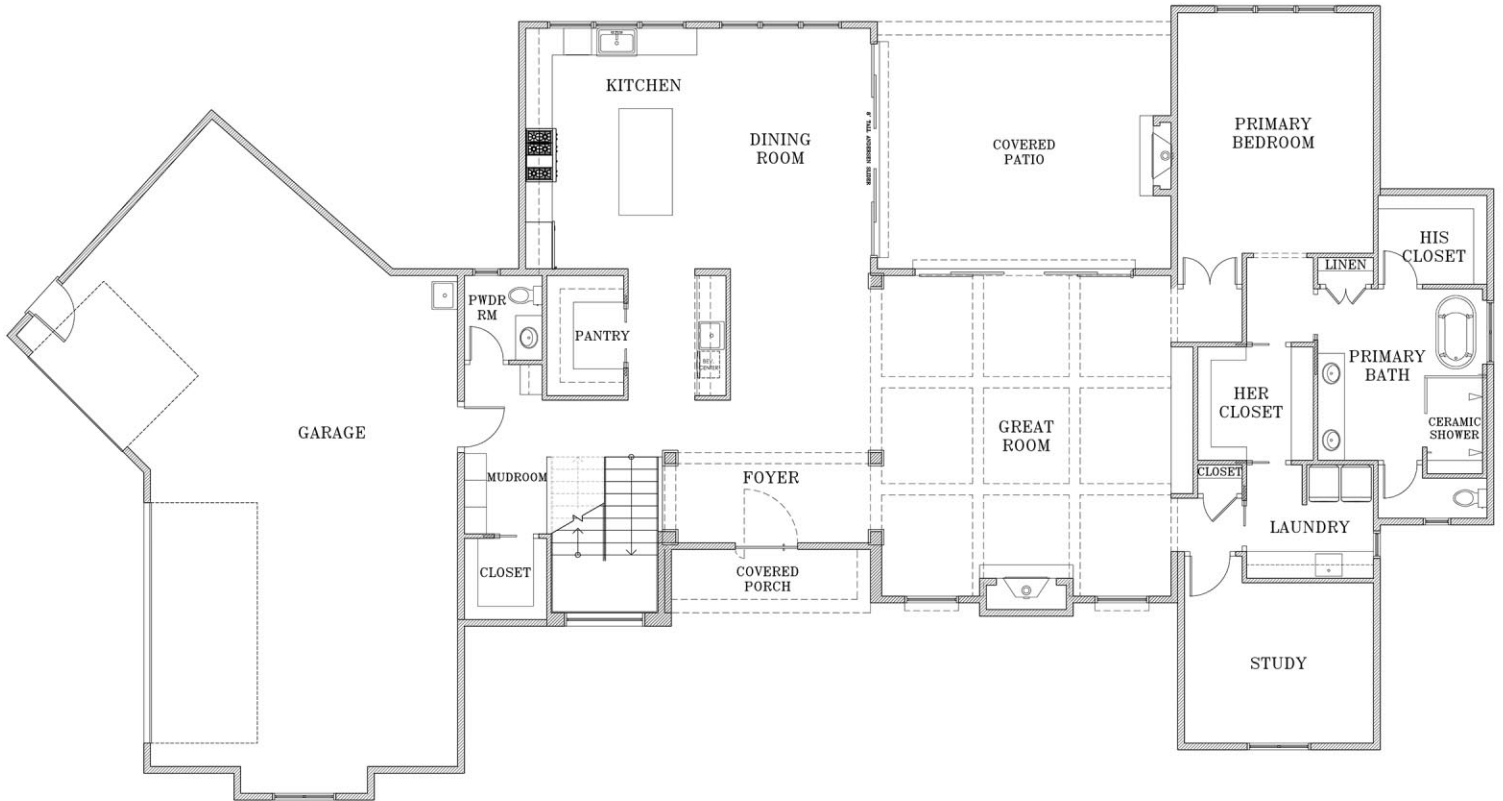

MODERN LODGE

1910 MOUNTAINVIEW ROAD, HARRISBURG, PA 17110

General Features

5 Bedrooms, 4 1/2 Baths
Oversized 3-car Garage with Epoxy
1.64 Acre Lot
10' First Floor, 9' Second, 10' Basement ceilings
Hardwood or Porcelain Tile throughout First Floor
Large Rear covered Patio with Fireplace and Grill
Landscaping and Exterior Lighting

Primary Suite

Vaulted Ceiling in Bedroom and Bath
Soaking Tub & Walk-in Ceramic Shower
2 Walk-in Closets and access to the Laundry Rm

Laundry

Upper Cabinets and Hanging Rod
Base Cabinets with pull-out waste bin
Utility Sink with Pull Out Faucet

Study

Vaulted ceiling

Other Details

Open Staircase
Quartz or Granite countertops throughout
Mudroom with Cubbies
Wood-based shelving
Pavers on Porch and Patio
Navien Hot Water Heaters
Central Vacuum
Security System
Interior and Exterior Audio
Finished Lower Level with Kitchenette and Theater Room

FLOOR PLANS

FIRST FLOOR

SECOND FLOOR

LOWER LEVEL