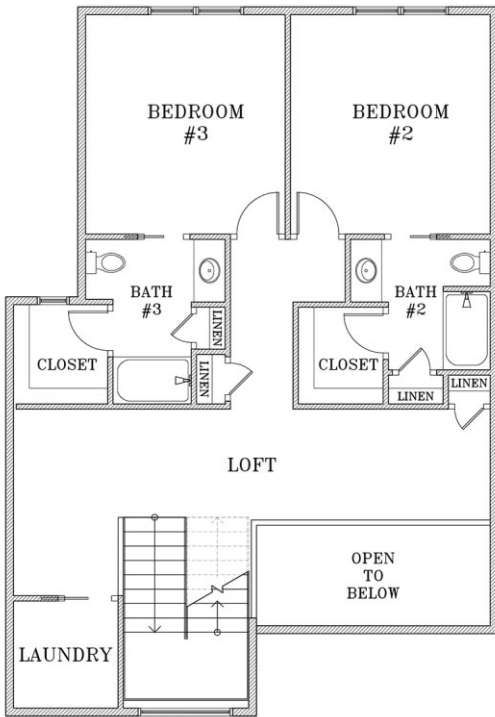

MODERN LODGE

1910 MOUNTAINVIEW ROAD, HARRISBURG, PA 17110

General Features

5 Bedrooms, 4 1/2 Baths
Oversized 3-car Garage with Epoxy
1.64 Acre Lot
10' First Floor, 9' Second, 10' Basement ceilings
Hardwood or Porcelain Tile throughout First Floor
Large Rear covered Patio with Fireplace and Grill
Landscaping and Exterior Lighting

Primary Suite

Vaulted Ceiling in Bedroom and Bath
Soaking Tub & Walk-in Ceramic Shower
2 Walk-in Closets and access to the Laundry Rm

Laundry

Upper Cabinets and Hanging Rod
Base Cabinets with pull-out waste bin
Utility Sink with Pull Out Faucet

Study

Vaulted ceiling

Other Details

Open Staircase
Quartz or Granite countertops throughout
Mudroom with Cubbies
Wood-based shelving
Pavers on Porch and Patio
Navien Hot Water Heaters
Central Vacuum
Security System
Interior and Exterior Audio
Finished Lower Level with Kitchenette and Theater Room

FLOOR PLANS

FIRST FLOOR

SECOND FLOOR

LOWER LEVEL